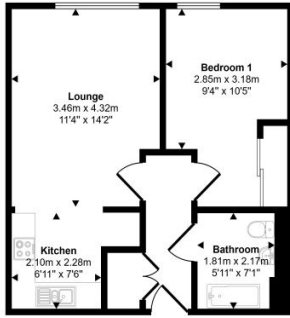

Approx Gross Internal Area
44 sq m / 472 sq ft

Floorplan