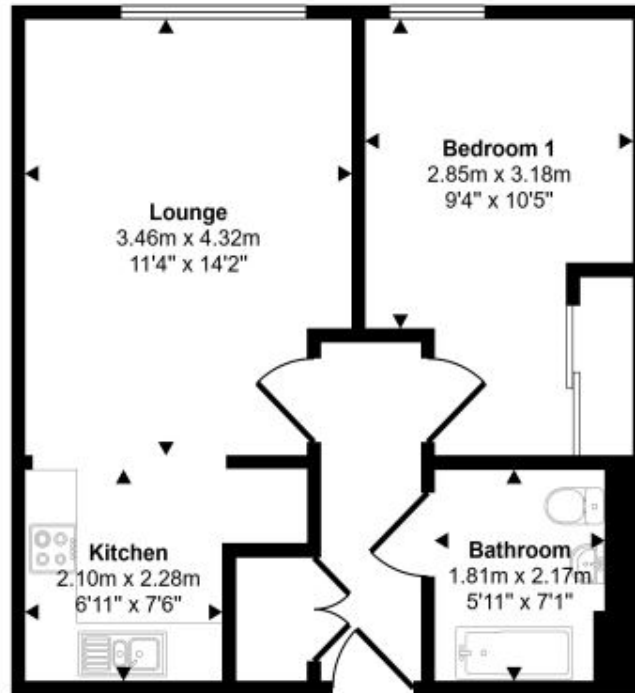

Breakwater House, , Cardiff bay, CF11 0JQ
£130,000

- EPC Rating TBC

Description...

Accommodation...

Approx Gross Internal Area
44 sq m / 472 sq ft

Floorplan

This floorplan is only for illustrative purposes and is not to scale. Measurements of rooms, doors, windows, and any items are approximate and no responsibility is taken for any error, omission or mis-statement. Icons of items such as bathroom suites are representations only and may not look like the real items. Made with Made Snappy 360.

Floorplan

Approx Gross Internal Area
44 sq m / 472 sq ft

Floorplan

This floorplan is only for illustrative purposes and is not to scale. Measurements of rooms, doors, windows, and any items are approximate and no responsibility is taken for any error, omission or mis-statement. Icons of items such as bathroom suites are representations only and may not look like the real items. Made with Made Snappy 360.